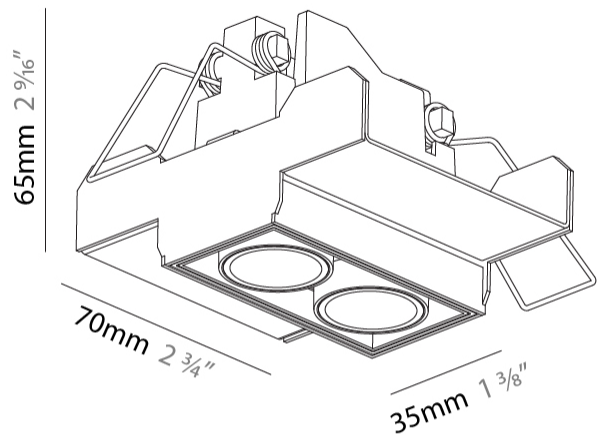

### PHYSICAL

Shape: Rectangle  
 Length (mm): 70  
 Length (in): 2 ¾  
 Width (mm): 35  
 Width (in): 1 ⅜  
 Height (mm): 65  
 Height (in): 2 ⅞  
 Ceiling Thickness (mm): 12.5  
 Ceiling Thickness (in): 1/2  
 Min. Recessing Depth (mm): 100  
 Min. Recessing Depth (in): 3 15/16  
 Light Distribution: Downlight  
 Weight (kg): 0.241  
 Weight (lbs): 0.53  
 Fixture Finish: BLK  
 Fixture Material: Aluminum Die Cast  
 Cut-out Measurements: 82mm / 3 1/4" x 42mm / 1 5/8"  
 Upon Request: Unique Ceiling Thickness

### RATINGS AND CERTIFICATIONS

Certified By: CSA Certified to UL and CSA Standards  
 IP rating: IP20

82mm x 82mm  
3 1/4" x 3 1/4"

120mm  
4 3/4"

12 1/2mm  
1/2"

### PHYSICAL

Shape: Square  
 Length (mm): 70  
 Length (in): 2 ¾  
 Width (mm): 70  
 Width (in): 2 ¾  
 Height (mm): 65  
 Height (in): 2 9/16  
 Ceiling Thickness (mm): 12.5  
 Ceiling Thickness (in): 1/2  
 Min. Recessing Depth (mm): 100  
 Min. Recessing Depth (in): 3 15/16  
 Light Distribution: Downlight  
 Weight (kg): 0.428  
 Weight (lbs): 0.94  
 Fixture Material: Aluminum Die Cast  
 Cut-out Measurements: 82mm / 3 1/4" x 42mm / 1 5/8"  
 Upon Request: Unique Ceiling Thickness