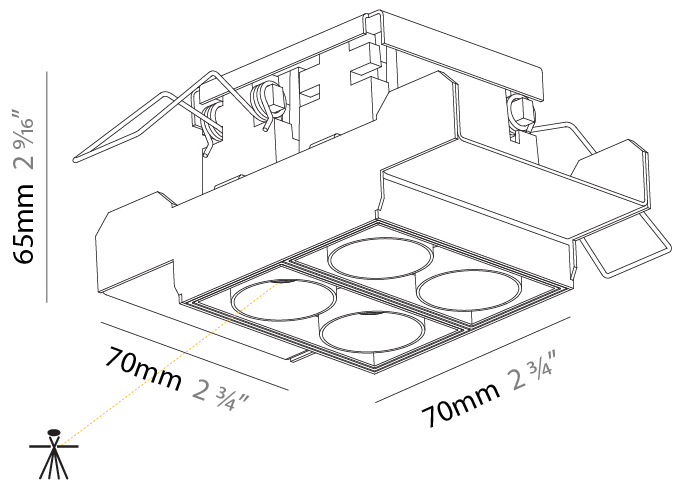

GENERAL

Series: Magiq Micro Dot
Subseries: Magiq 2x2 Cell Micro-Dot
Brand: Prolicht
Division: Architectural
Mounting Type: Trimless
Mounting Location: Ceiling
Subcategory: Downlight

PHYSICAL

Shape: Square
Length (mm): 70
Length (in): 2 ¾
Width (mm): 70
Width (in): 2 ¾
Height (mm): 65
Height (in): 2 9/16
Ceiling Thickness (mm): 12.5
Ceiling Thickness (in): 1/2
Min. Recessing Depth (mm): 100
Min. Recessing Depth (in): 3 15/16
Light Distribution: Downlight
Weight (kg): 0.428
Weight (lbs): 0.94
Fixture Material: Aluminum Die Cast
Cut-out Measurements: 82mm / 3 1/4" x 42mm / 1 5/8"
Upon Request: Unique Ceiling Thickness

ELECTRICAL

Lamp Type: LED (Zhaga Standard)
Input Wattage (W): 14.3
Total Output Wattage (W): 13.2
Dimming: Tri-Mode (Non-Dimming and Phase Dimming (120Vac only) and 0-10V Dimming)
Driver Included: No
Driver Location: Recessed Housing
Driver Type: Constant Current - Universal
Driver Class: Class 2
Housing: See components
Input Voltage (V): 120 - 277
Constant Current (MA): 1050

LED

Number of LEDs: 4
Color Temperature (°K): 2700 / 3000 / 4000
Max. Delivered Lumen (lm): 640 / 677 / 698
Nominal Lumen (lm): 880 / 930 / 960
CRI: >90 CRI
Lamp Life (hrs): 50000
Upon Request: Special Color Temperature

OPTICAL

Optic°: 22 / 38
Upon Request: Special Beam Angles

RATINGS AND CERTIFICATIONS

Certified By: CSA Certified to UL and CSA Standards
IP rating: IP20