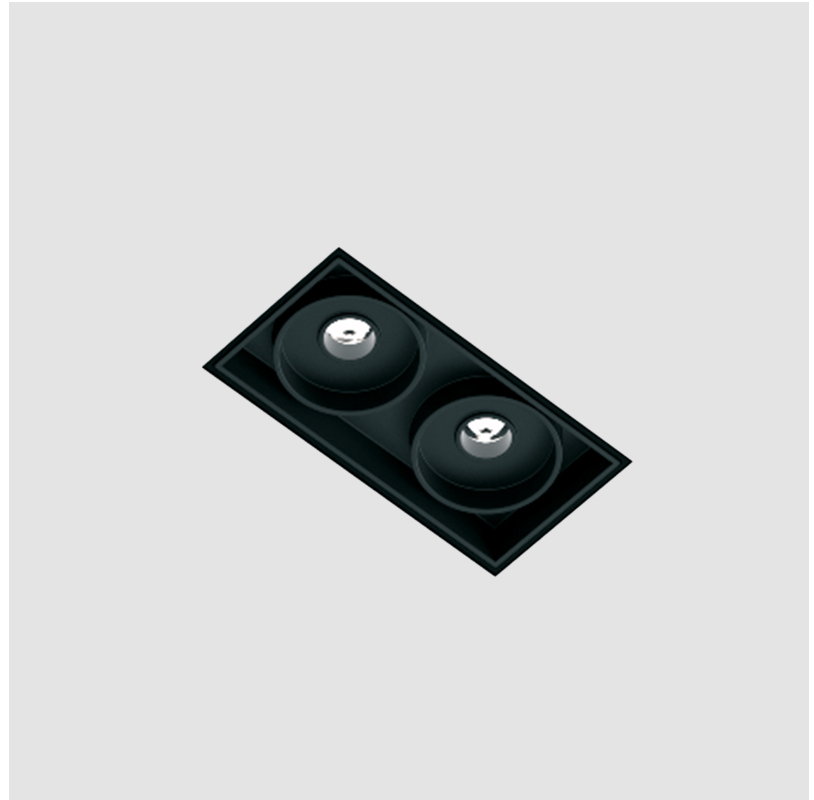

GENERAL

Series: Magiq Micro Dot
Subseries: Magiq 2 Cell Micro-Dot
Brand: Prolicht
Division: Architectural
Mounting Type: Trimless
Mounting Location: Ceiling
Subcategory: Downlight

PHYSICAL

Shape: Rectangle
Length (mm): 70
Length (in): 2 ¾
Width (mm): 35
Width (in): 1 ⅜
Height (mm): 65
Height (in): 2 ⅞
Ceiling Thickness (mm): 12.5
Ceiling Thickness (in): 1/2
Min. Recessing Depth (mm): 100
Min. Recessing Depth (in): 3 15/16
Light Distribution: Downlight
Weight (kg): 0.241
Weight (lbs): 0.53
Fixture Finish: BLK
Fixture Material: Aluminum Die Cast
Cut-out Measurements: 82mm / 3 1/4" x 42mm / 1 5/8"
Upon Request: Unique Ceiling Thickness

ELECTRICAL

Lamp Type: LED (Zhaga Standard)
Input Wattage (W): 9
Total Output Wattage (W): 6.6
Dimming: Tri-Mode (Non-Dimming and Phase Dimming (120Vac only) and 0-10V Dimming)
Driver Included: No
Driver Location: Remote
Driver Type: Constant Current - Universal
Driver Class: Class 2
Input Voltage (V): 120 - 277
Constant Current (MA): 1050

LED

Number of LEDs: 2
Color Temperature (°K): 2700 / 3000 / 3500 / 4000
Max. Delivered Lumen (lm): 320 / 349 / 357 / 364
Nominal Lumen (lm): 440 / 465 / 470 / 480
CRI: >90 CRI
Lamp Life (hrs): 50000
Upon Request: Special Color Temperature

OPTICAL

Optic°: 22 / 38
Upon Request: Special Beam Angles

RATINGS AND CERTIFICATIONS

Certified By: CSA Certified to UL and CSA Standards
IP rating: IP20

82mm x 82mm
3 1/4" x 3 1/4"

120mm
4 3/4"

12 1/2mm
1/2"